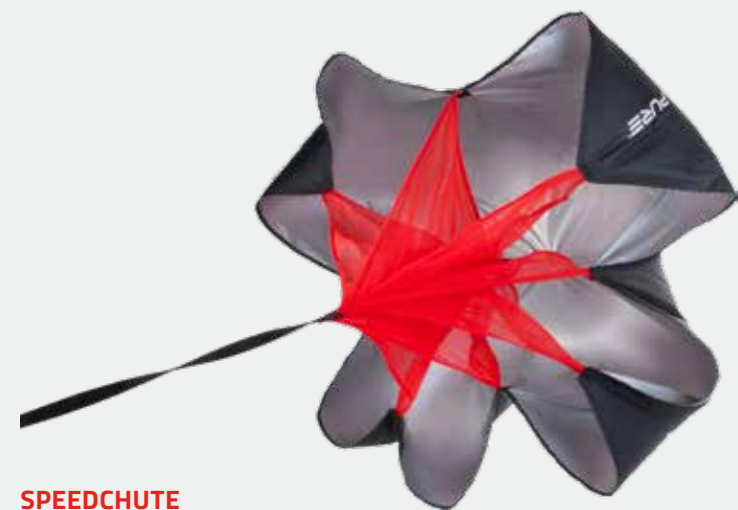

SPEEDCHUTE

BLACK/SILVER/RED - P2I200470