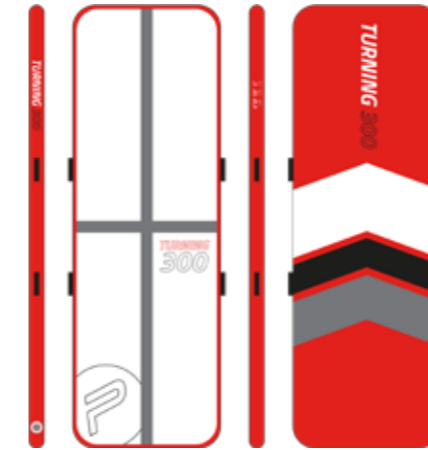

SUP TURNING 300 CM
BLACK/GREY/RED - P4F940190