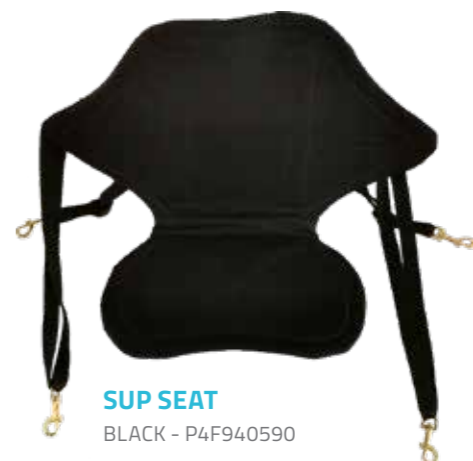

SUP SEAT
BLACK - P4F940590