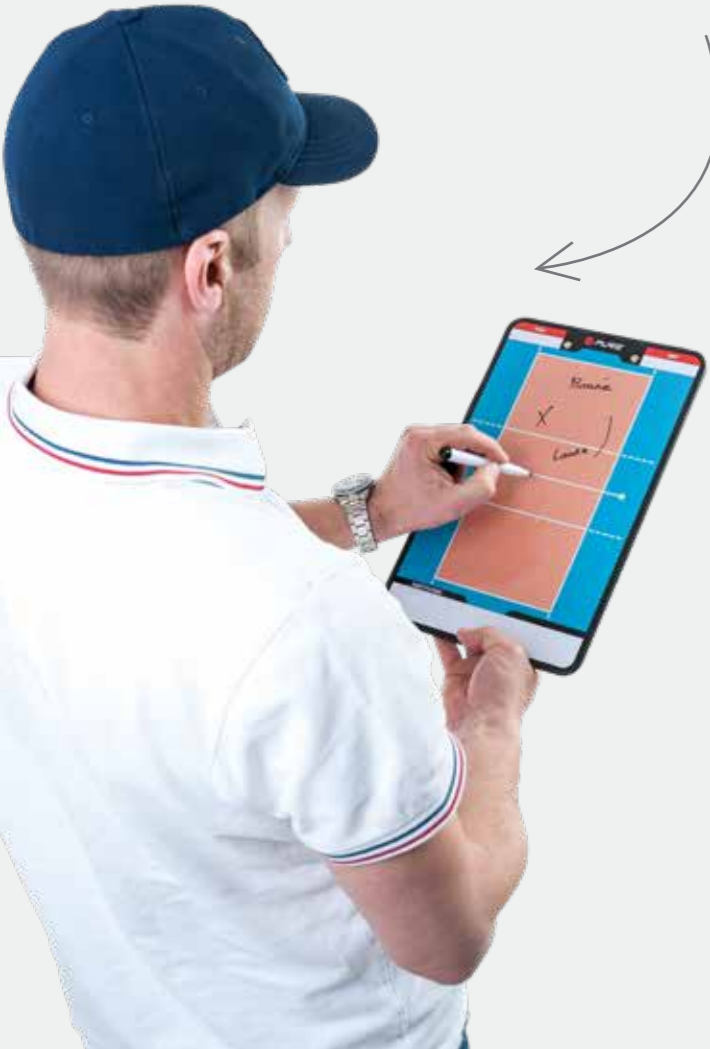

STOPWATCH
BLACK - P21201780

KINESIOLOGY TAPE
BLACK/RED - P21250010

KINESIOLOGY TAPE 5X500 CM

BLACK - P21250020 RED - P21250030 YELLOW - P21250040 BLUE - P21250050 PINK - P21250060

FIELD MARKERS 12PCS
RED - P21200440