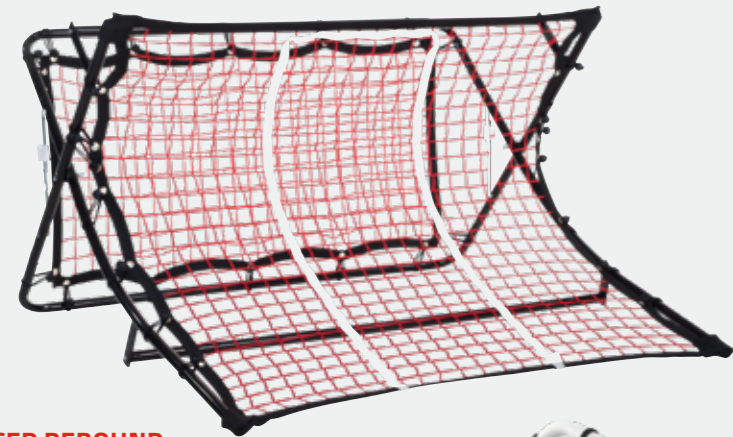

SOCCER REBOUND
BLACK/RED - P21150020