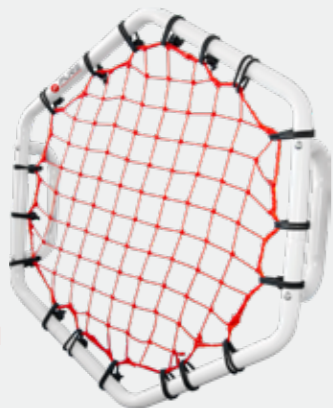

SOCCER GOAL 8X5 M
BLACK/RED - P2I100560

SOCCER GOAL 5X3 M
BLACK/RED - P2I100550

POP-UP SOCCER GOAL SET
120X86X86 CM
BLACK/RED - P2I350010

POP-UP SOCCER GOAL SET
80X60X60 CM
BLACK/RED - P2I350000

SOCCER REBOUND
BLACK/RED - P21150020