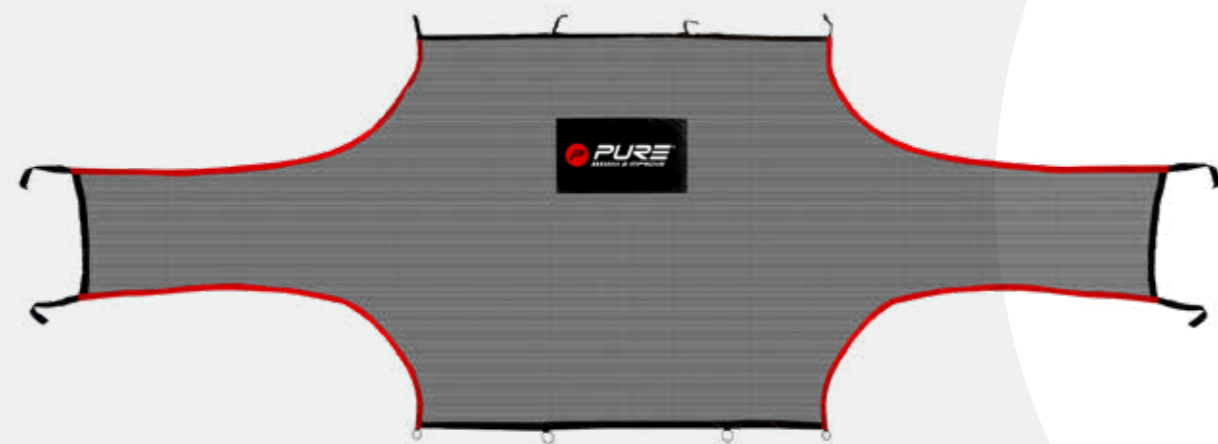

HEXAGON HAND REBOUNDER 58X58 CM
BLACK/RED - P21150150

PRACTICE NET 732X244X244 CM
BLACK/RED - P21150050