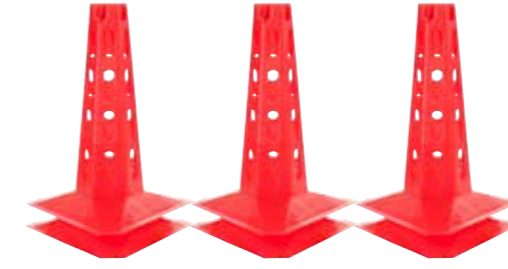

CONE 30CM SET OF 6
RED - P2I100520